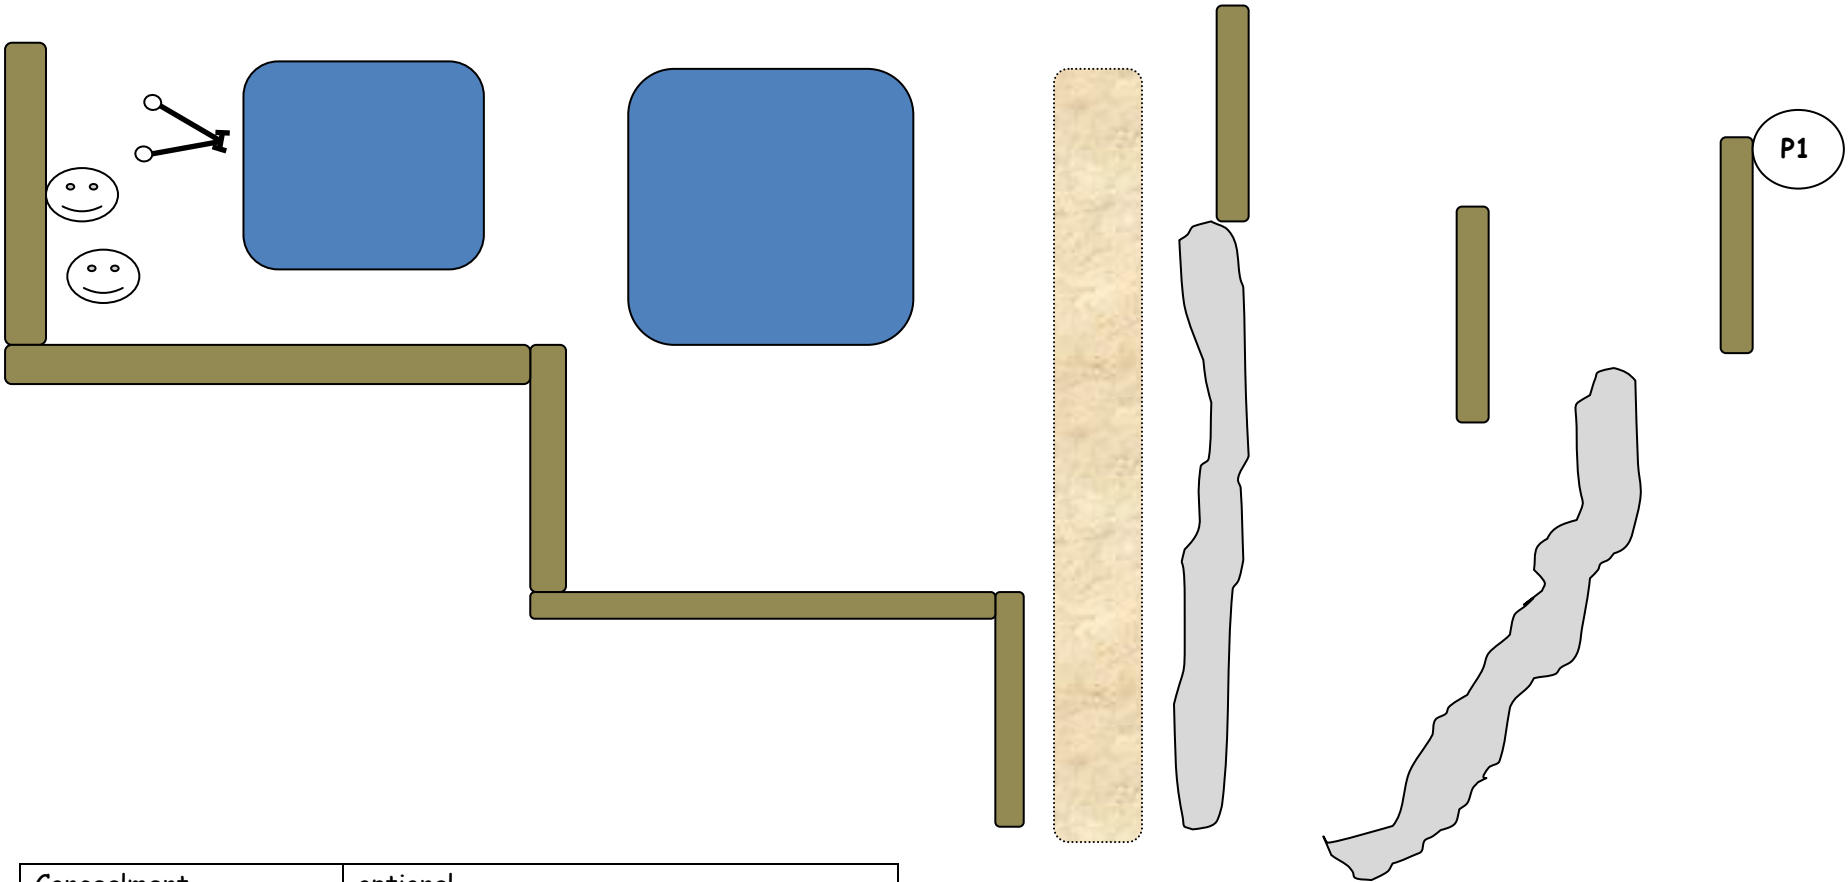

Back side rifle

NOT to Scale

Concealment	optional
Scoring	Par Time = 40 seconds
Minimum Rounds	
Reload	Reload as necessary
String 1	From the roof section any position, 4 steel
NOTE:	You must only be in contact with roof section