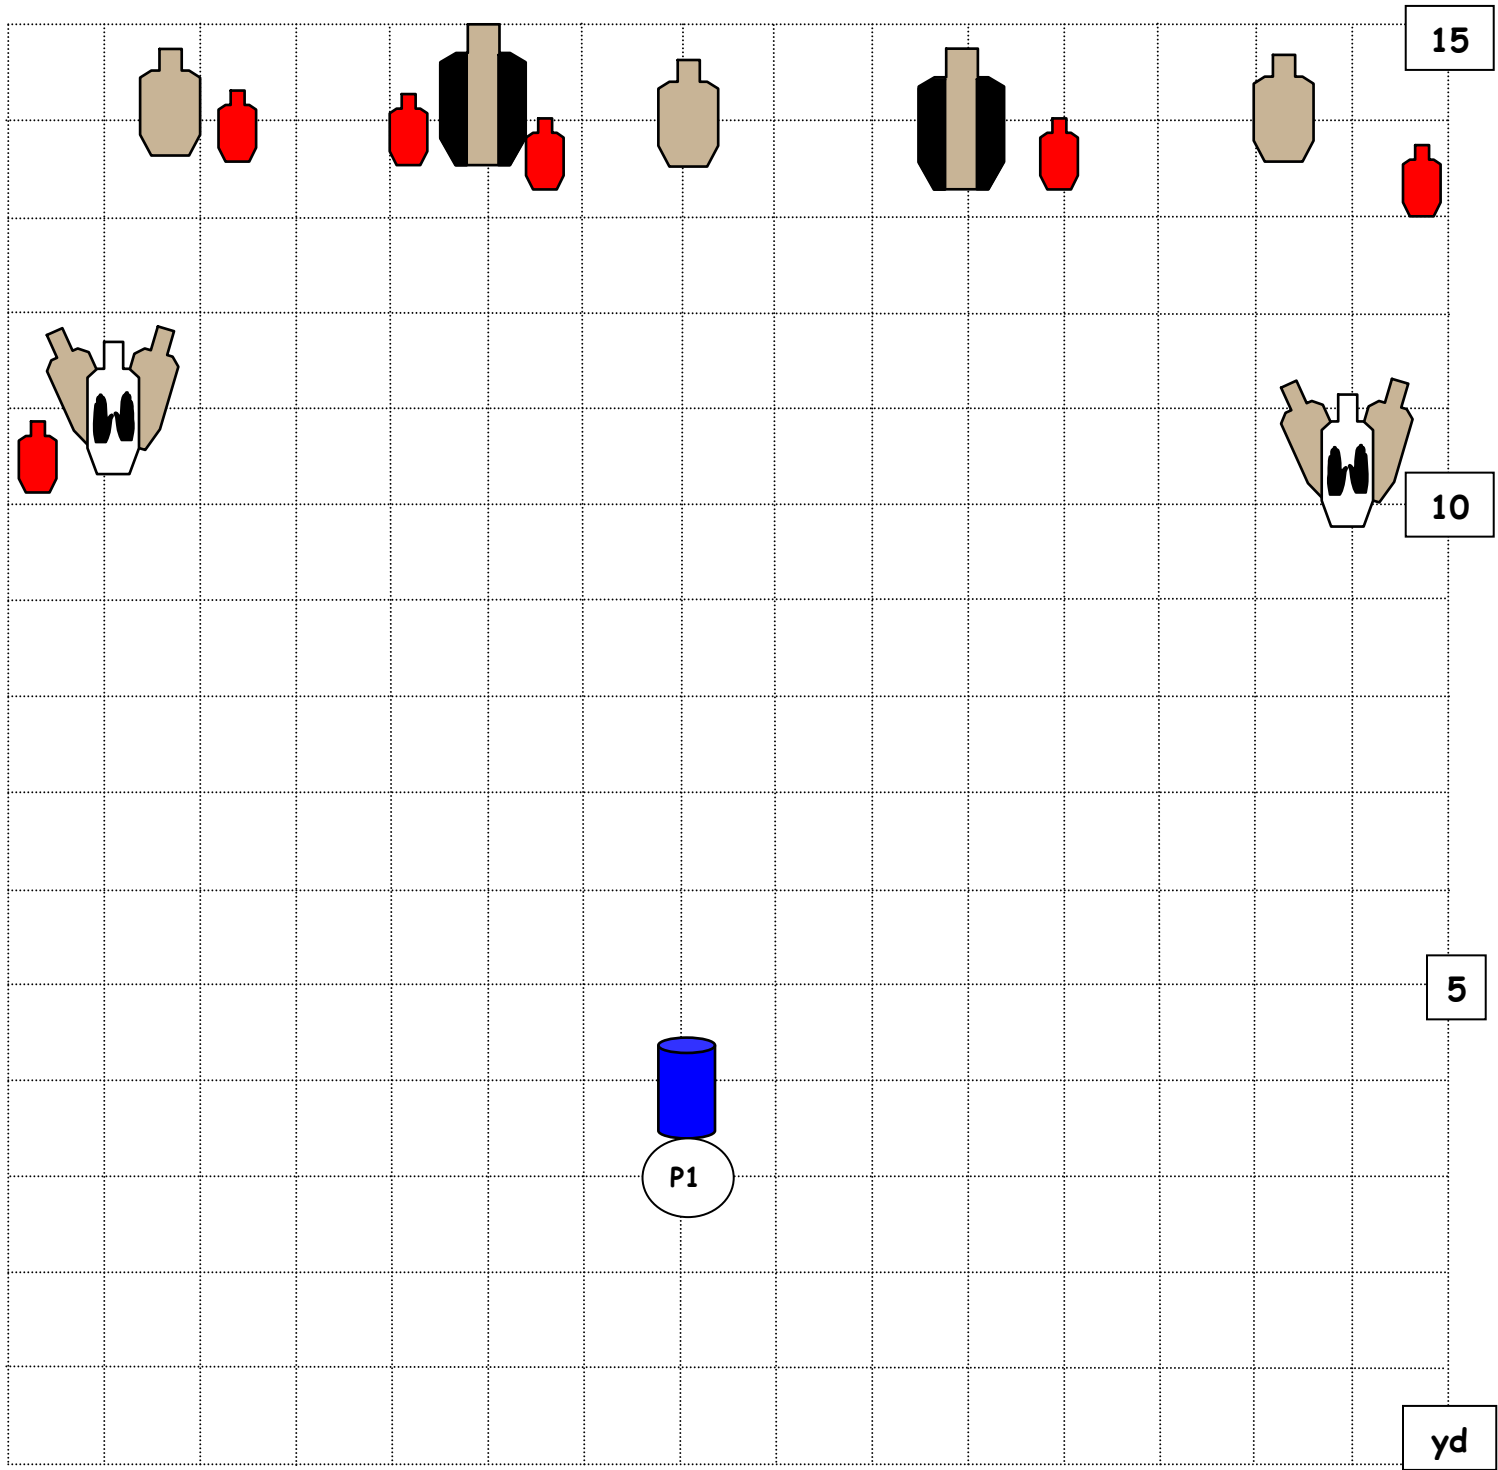

Rifle - Pistol

Concealment	
Scoring	THIS STAGE WILL BE SCORED IDPA STYLE POINTS DOWN + Time
Minimum Rounds	Rifle - Pistol
Reload	Reload as necessary
String 1	Rifle is staged at P1 UNLOADED. Shooter starts at P1 with pistol loaded and holstered. At buzzer from P1 each full size threat gets two scored pistol shots, transition to rifle each $\frac{1}{2}$ scale threat gets two (2) scored shots.
NOTE:	Pistol=18 Rifle=12