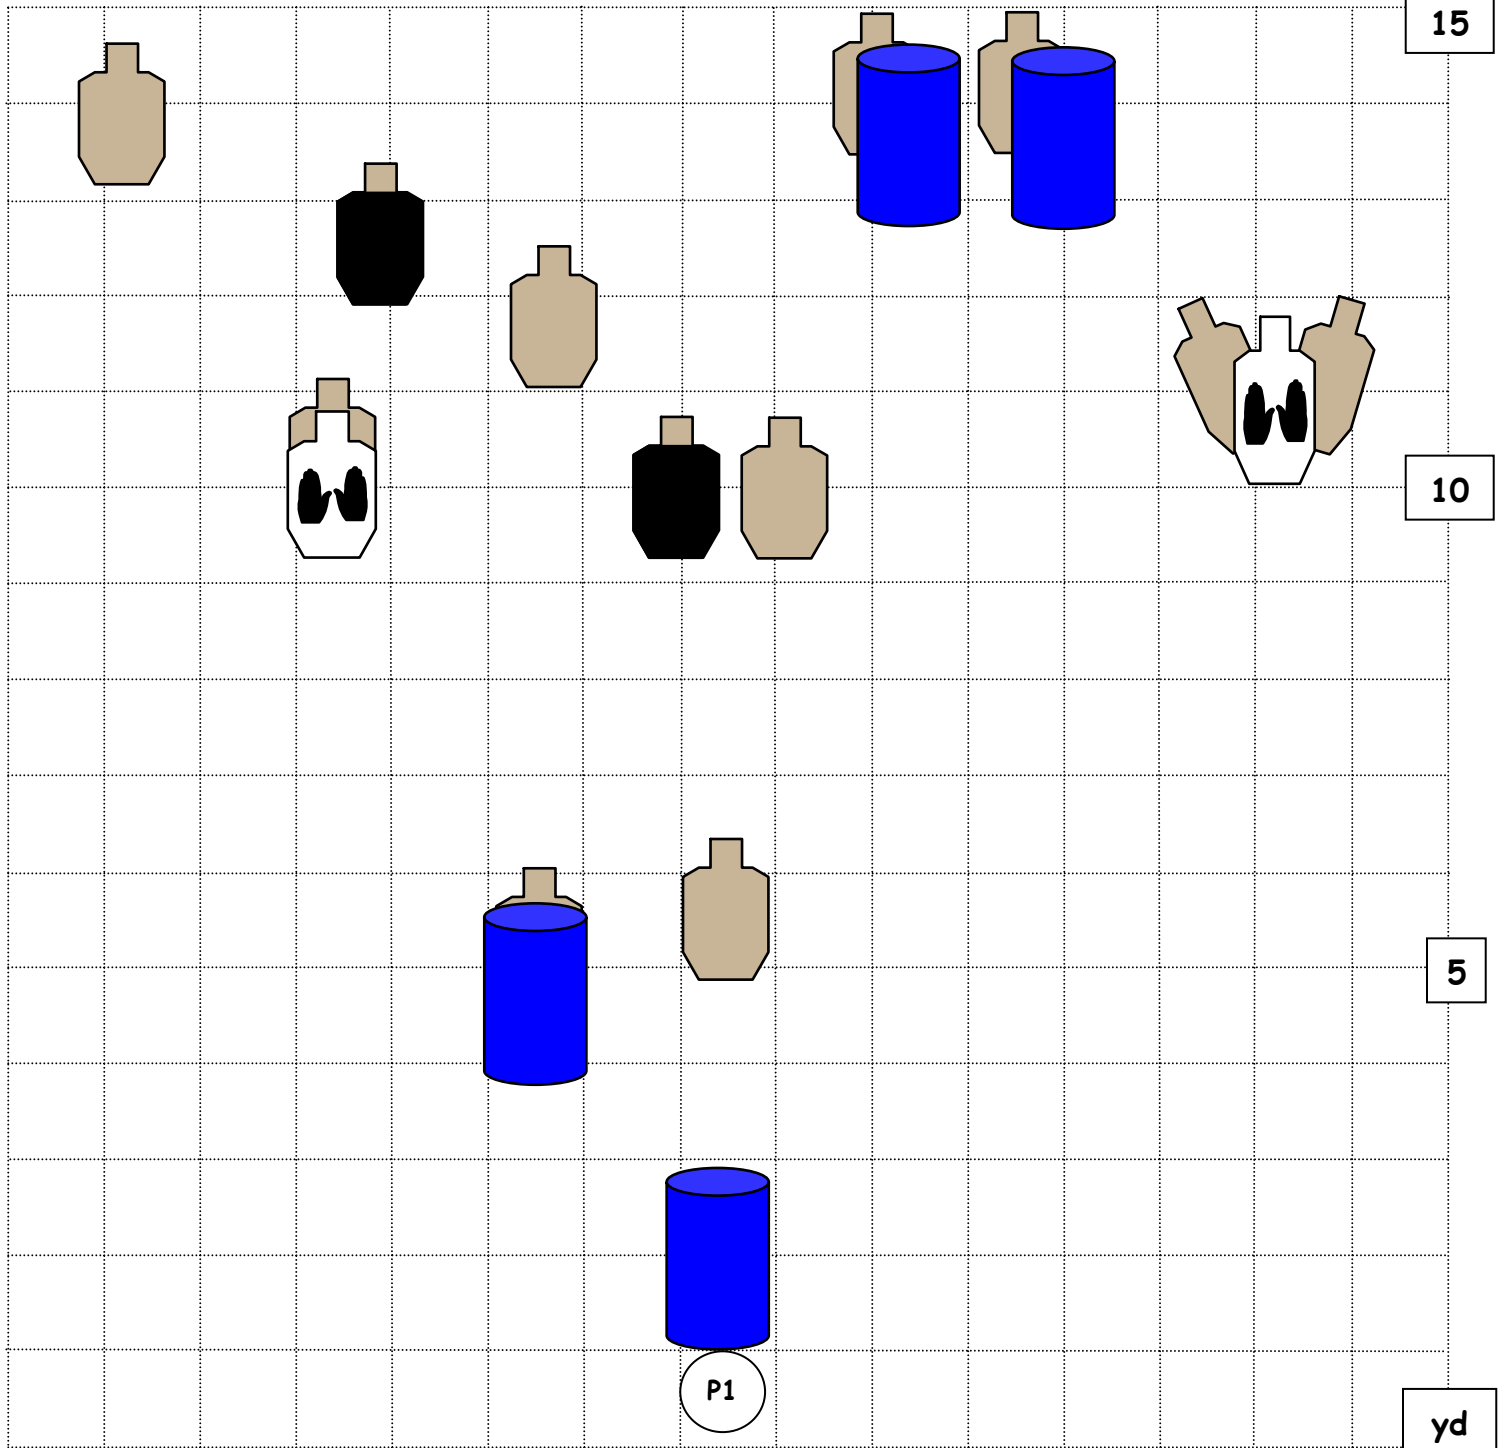

# Pistol - Rifle Quickie

Scoring	Time +
Minimum Rounds	
Reload	As necessary
String 1	Shooter starts with 20 only in rifle. At buzzer neutralize all threats, any order, when out of rifle ammo transition to your pistol.
Note:	Only RIFLE magazine has 20 loaded. Rifle starts on barrel, bolt forward empty. Magazine is on barrel.