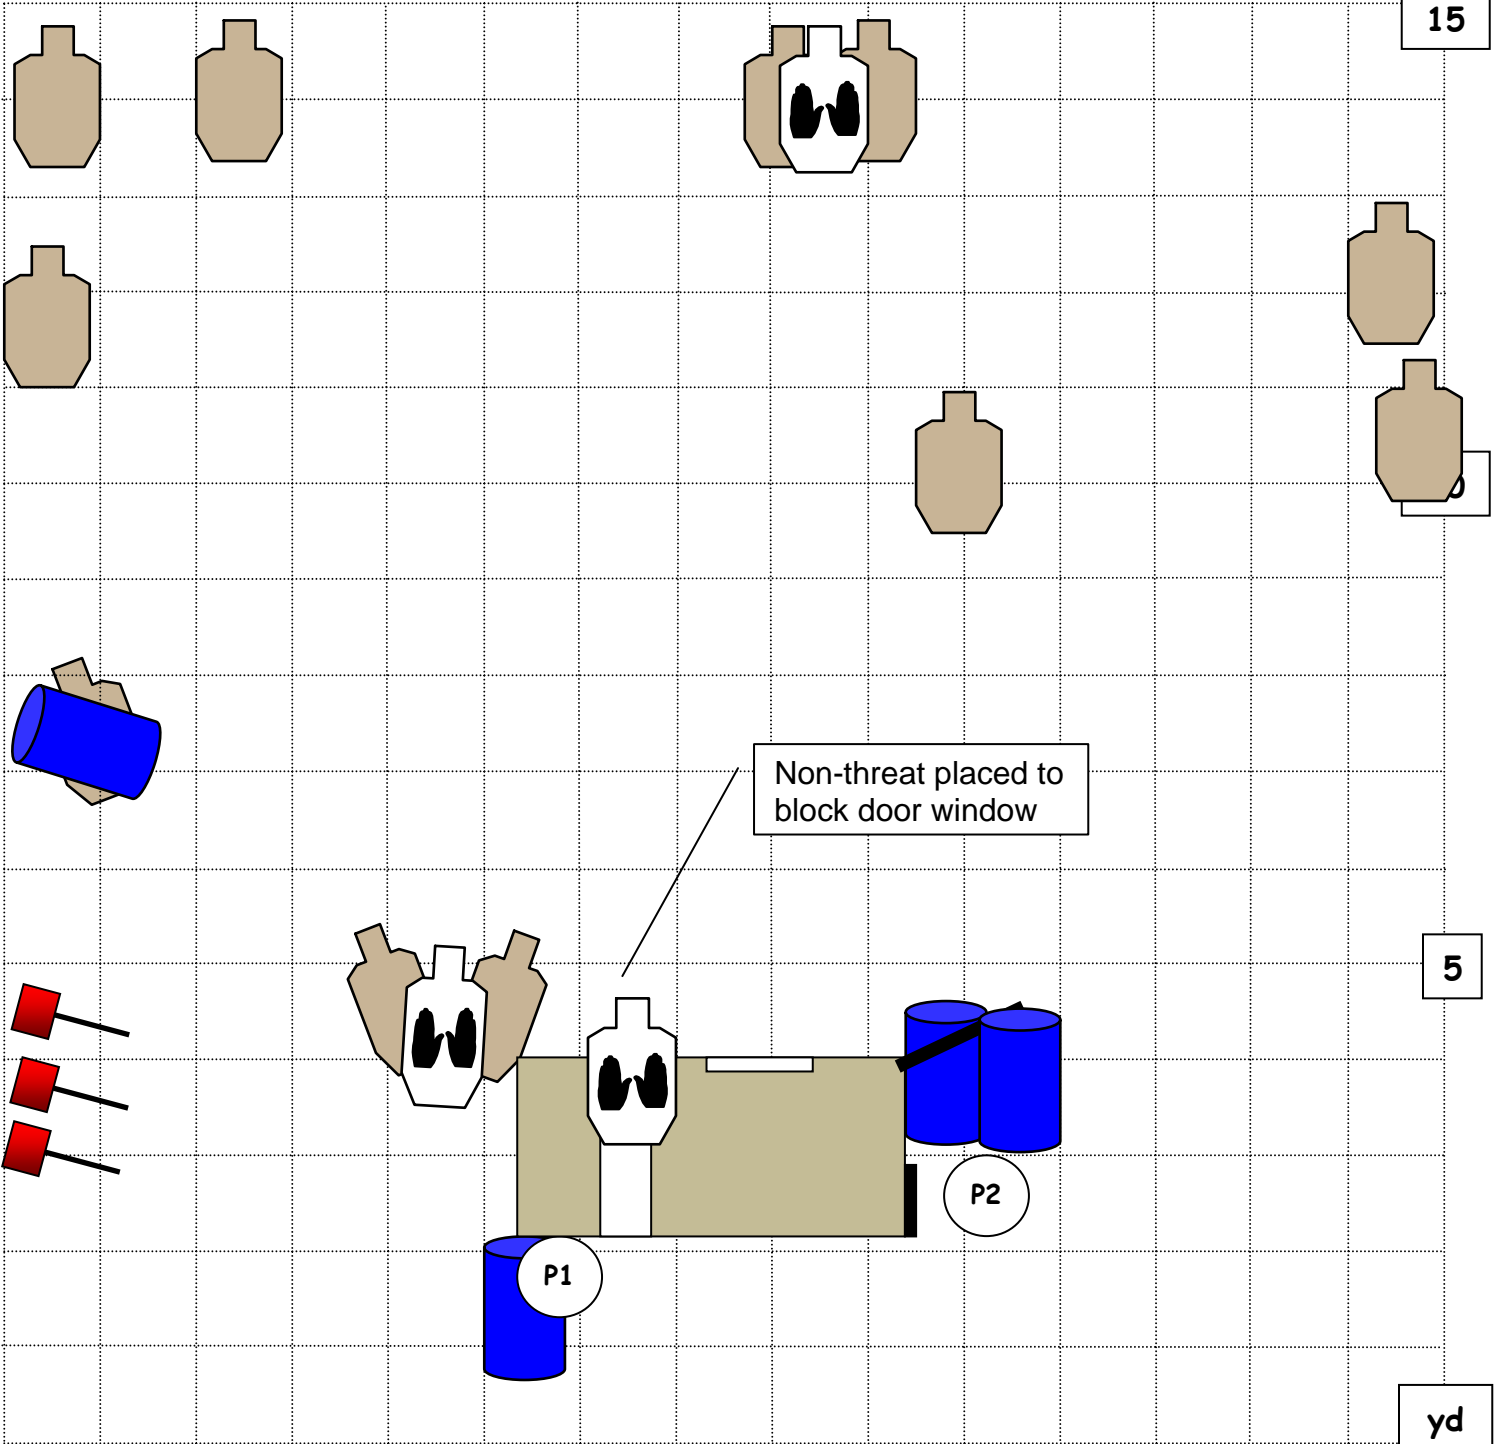

# Around the van

15

5

yd

Scoring	Time +
Minimum Rounds	
Reload	As necessary
String 1	Start with pistol loaded with 7 rounds only and holstered. Rifle is started empty and BOLT FORWARD. Rifle may be staged at P1 or sling may be used. At buzzer from P1 neutralize plates then paper with pistol, when empty transition to rifle. Threats are engaged between P1 and P2
Note:	Rifle on steel will result in a DQ