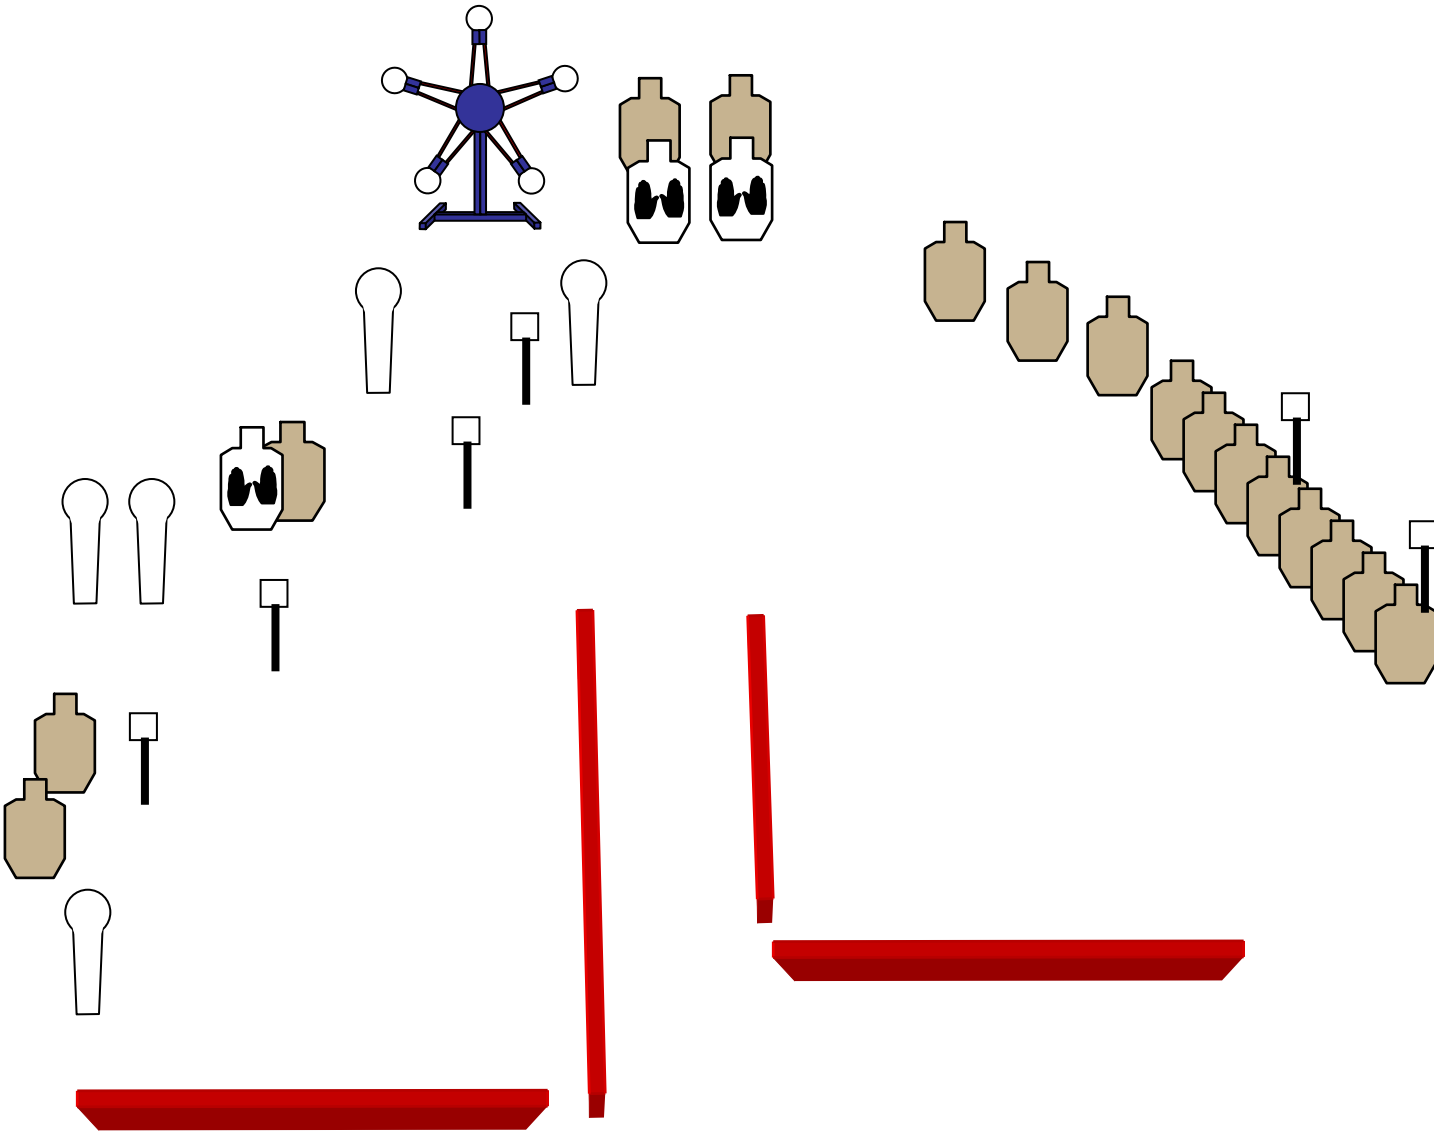

--	--

Pistol only

Gun Ready Condition: Loaded & holstered.

TARGETS: A Lot
SCORED HITS: 50

Stage Procedure: Shoot'em as you se'em.

P1