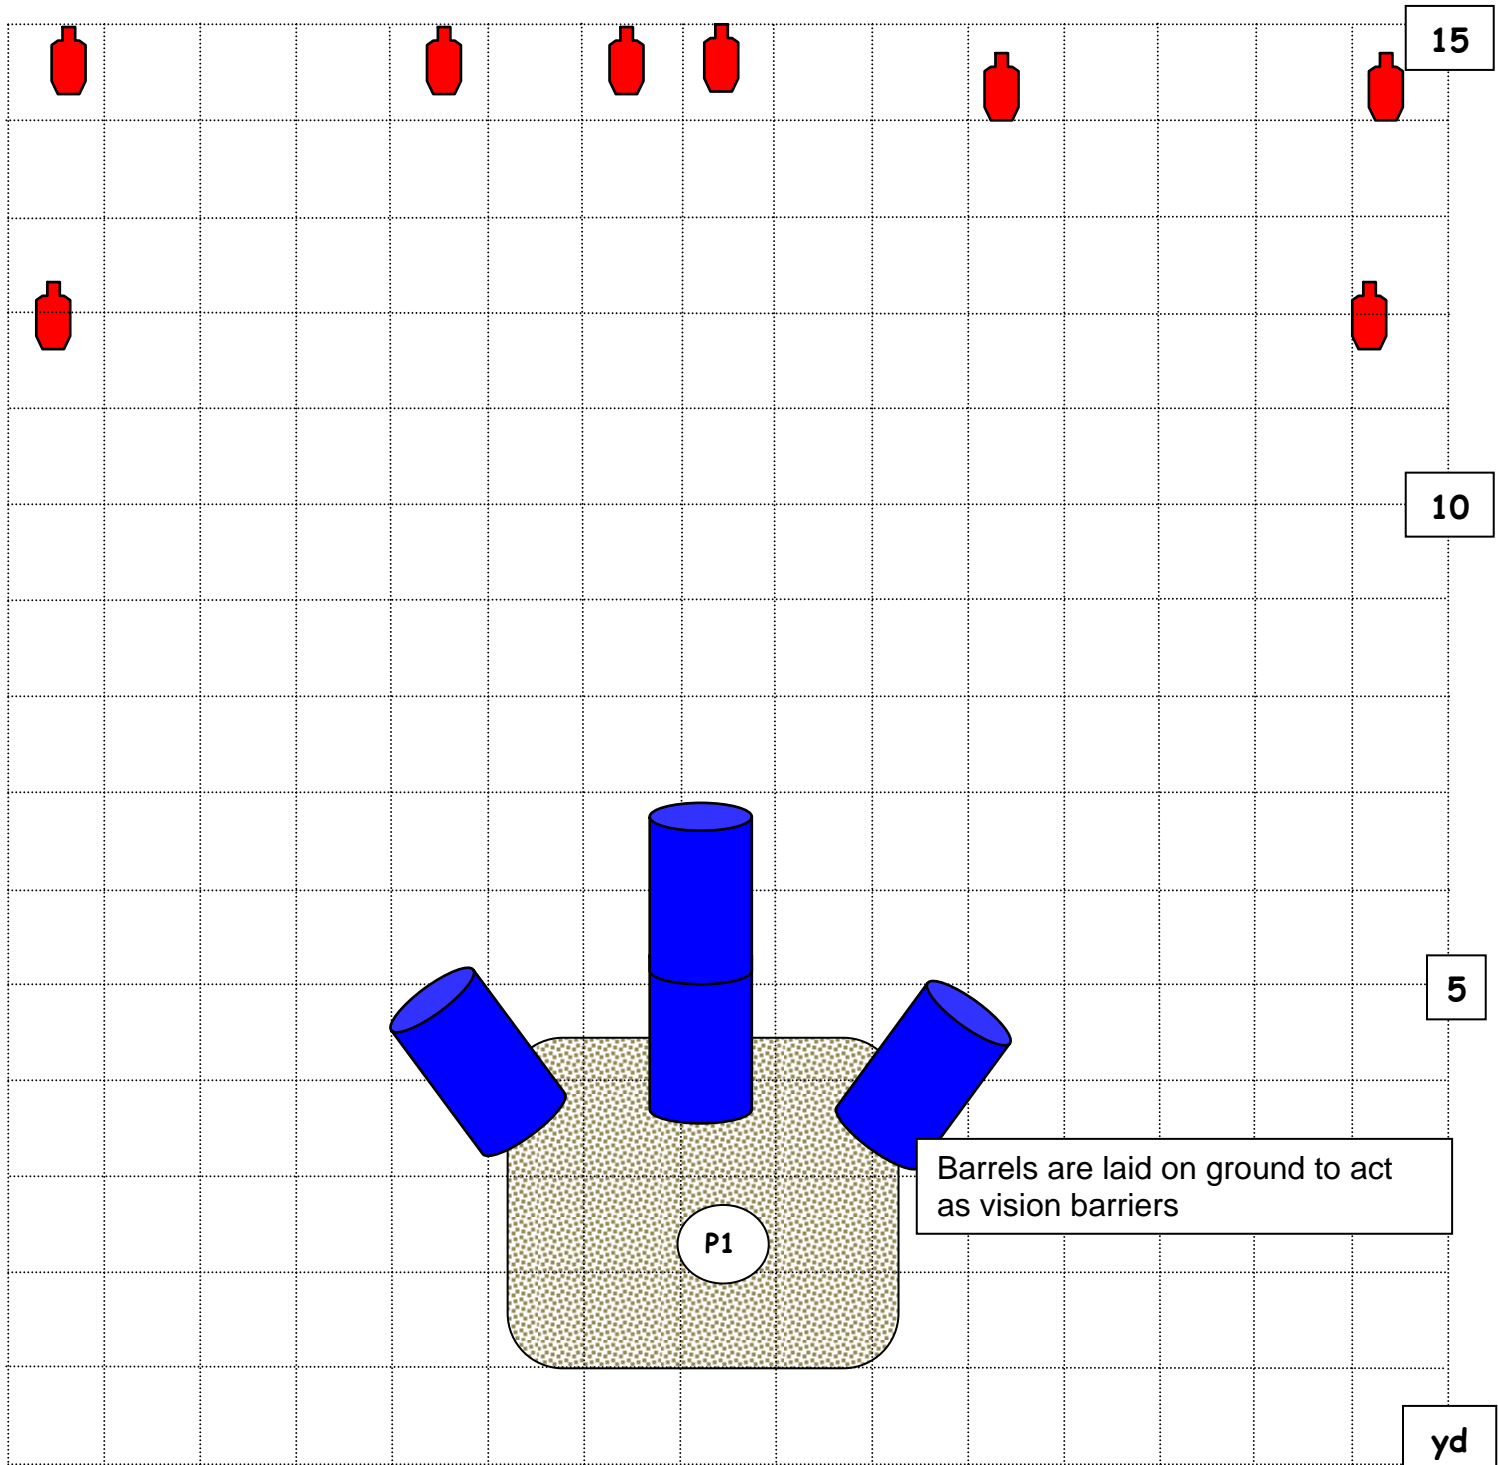

# Rifle Prone Quickie

|                |   |
|----------------|---|
| Scoring        | Time +  |
| Minimum Rounds |   |
| Reload         | As necessary  |
| String 1       | Shooter starts prone, rifle loaded with 6 rounds only. AT buzzer, neutralize threats. |
| Note:          |   |
|                |   |